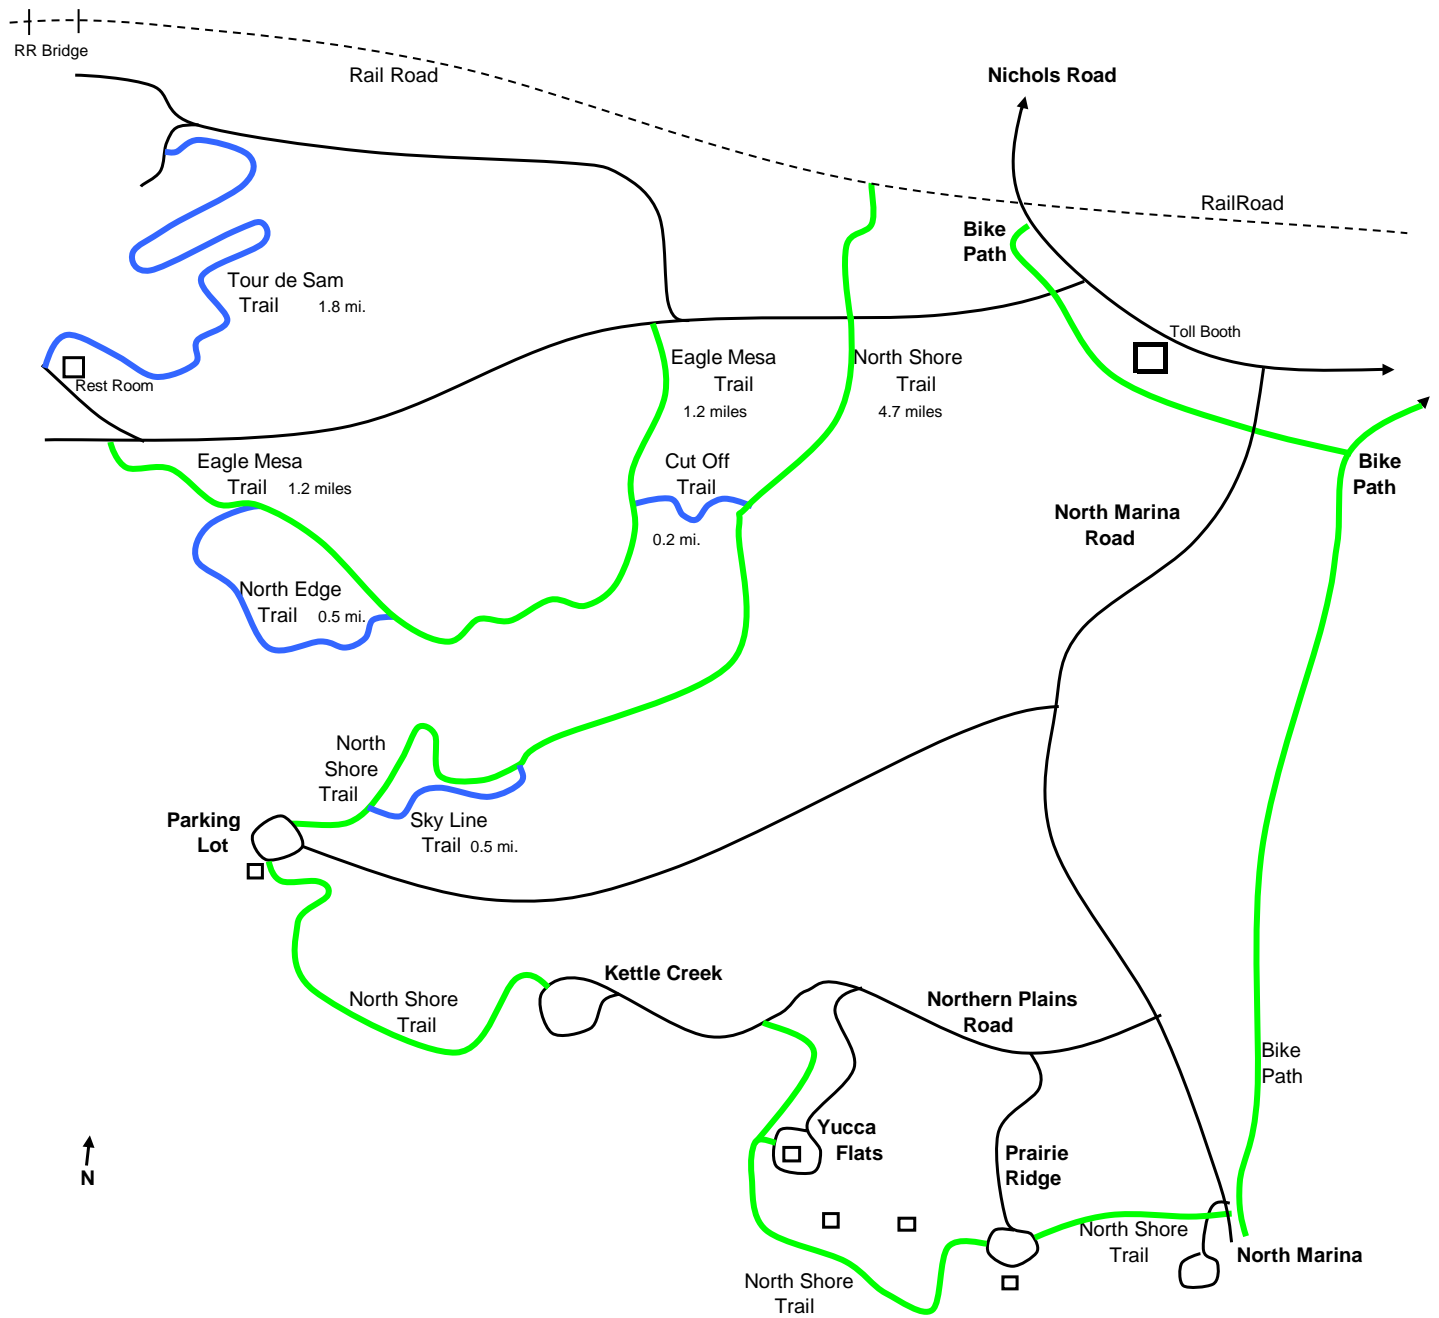

Lake Pueblo Trail System North Shore

<u>Trail Sign</u>	<u>Difficulty</u>
Cut Off	Intermediate
Eagle Mesa	Easy
North Edge	Intermediate
North Shore	Easy
Sky Line	Intermediate

Tour de Sam

Intermediate